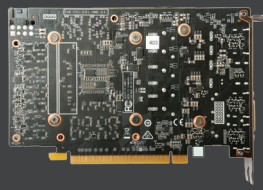

→ GRAPHICS CARD / CARTE GRAPHIQUE / GRAFIKKARTE / TARJETA GRAFICA / ВИДЕОКАРТА

GEFORCE® GTX 1060

The ZOTAC GeForce GTX 1060 graphics card is loaded with innovative new gaming technologies, making it the perfect choice for the latest high-definition games. Powered by NVIDIA Pascal™—the most advanced GPU architecture ever created—the ZOTAC GeForce GTX 1060 delivers brilliant performance that opens the door to virtual reality and beyond.

SKU: ZT-P10600A-10L

EAN: 4895173610158

UPC: 816264016912

TECHNICAL SPECIFICATIONS

FEATURES

- Simultaneous Multi-Projection
- VR Ready
- NVIDIA Ansel
- NVIDIA® GPU BOOST™ 3.0
- NVIDIA G-Sync™
- NVIDIA® GameStream™
- Vulkan API

SPECIFICATIONS

- NVIDIA GeForce® GTX 1060 GPU
- 1280 CUDA cores
- 6GB GDDR5 memory
- 192-bit memory bus
- Engine clock (base): 1506 MHz (boost): 1708 MHz
- Memory clock: 8000 MHz
- PCI Express 3.0

CONNECTIONS

- 3 x DisplayPort 1.4
- 1 x HDMI 2.0b
- 1 x Dual-link DVI
- Quad simultaneous display capable

POWER REQUIREMENTS

- 400-watt power supply recommended
- 120-watt max power consumption
- 6-pin PCI Express power connector