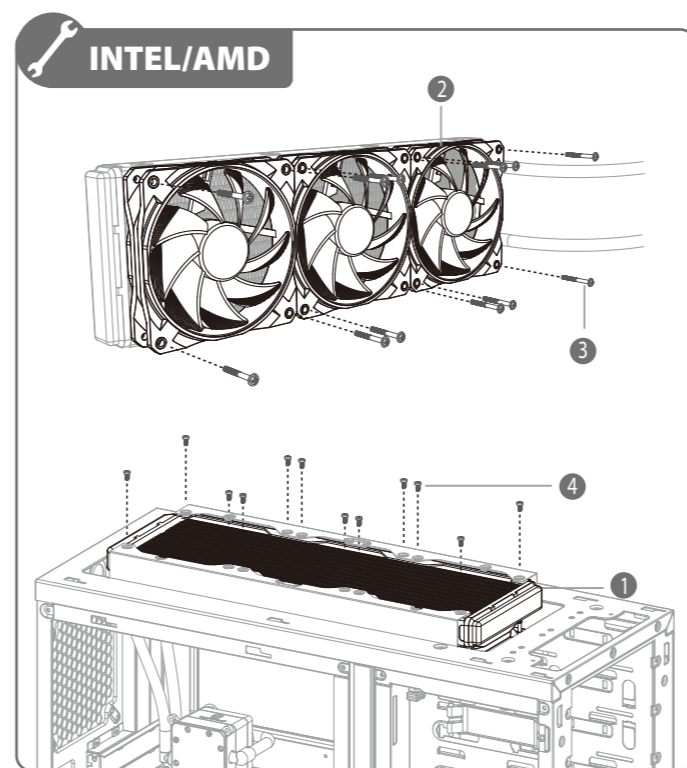

CAPTAIN 360

User manual

1 Heatsink set	1 pc	2 120mm Fan	3 pcs	3 Screw(1)	12 pcs	4 Screw(2)	12 pcs	5 Back Plate	1 pc	6 Screw Bolt	4 pcs
7 Insulative cushion	4 pcs	8 Rubber pad	4 pcs	9 Screw(3)	4 pcs	10 Mounting Bracket(intel)	2 pcs	11 Mounting Bracket(AMD)	2 pcs	12 Double-screw Bolt (For LGA2011 only)	4 pcs
13 Nut	4 pcs	14 Fan Hub(Cable length 420mm)	1 pc	15 3M Sticker	1 pc	16 Cable Tie	1 pc	17 Metal Logo Sticker	1 pc		

INTEL LGA1366 LGA1156 LGA1155 LGA1150 Installation

AMD FM2+ FM2 FM1 AM3+ AM3 AM2+ AM2 Installation

INTEL LGA2011 Installation

INTEL/AMD Fan Hub installation methods

Patent Pending
 Brands and designs are trademarks from Beijing Deepcool Industries Co., Ltd.
 Devices not included.
 All rights reserved.
 Beijing Deepcool Industries Co., Ltd.
 MADE IN CHINA