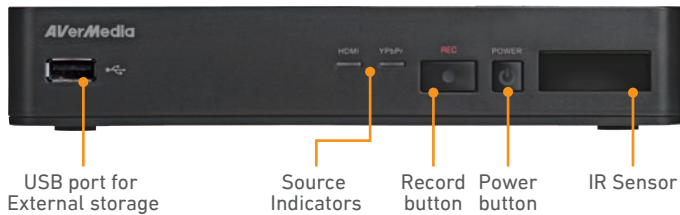

EzRecorder 310 ER310

Your ultimate DVR.

AVerMedia EzRecorder 310 captures your favorite HD programs. It's a standalone video recorder that works great with your set-top box. Simply connect any HDMI or component video source to your EzRecorder 310 and start recording HD footages in 1080p. With scheduled recording and auto power-on functions, capturing your beloved sporting events and movies has never been easier. The support for removable internal and external hard drives allow you to save countless videos and easily share them with friends on PCs or mobile devices.

Record in 1080p

Schedule recording

Intuitive on-screen management

Standalone
No PC required

No file encryption—
playable on all major
platforms

EzRecorder 310 ER310

Your ultimate DVR.

Connection Diagram

Front and Rear View

Specifications

Input:

- HDMI 1
- Component video and audio L/R₂

Output:

- HDMI pass-thru

Storage:

- USB 2.0 port: external storage
- SATA II slot: internal 2.5" SATA HDD 3