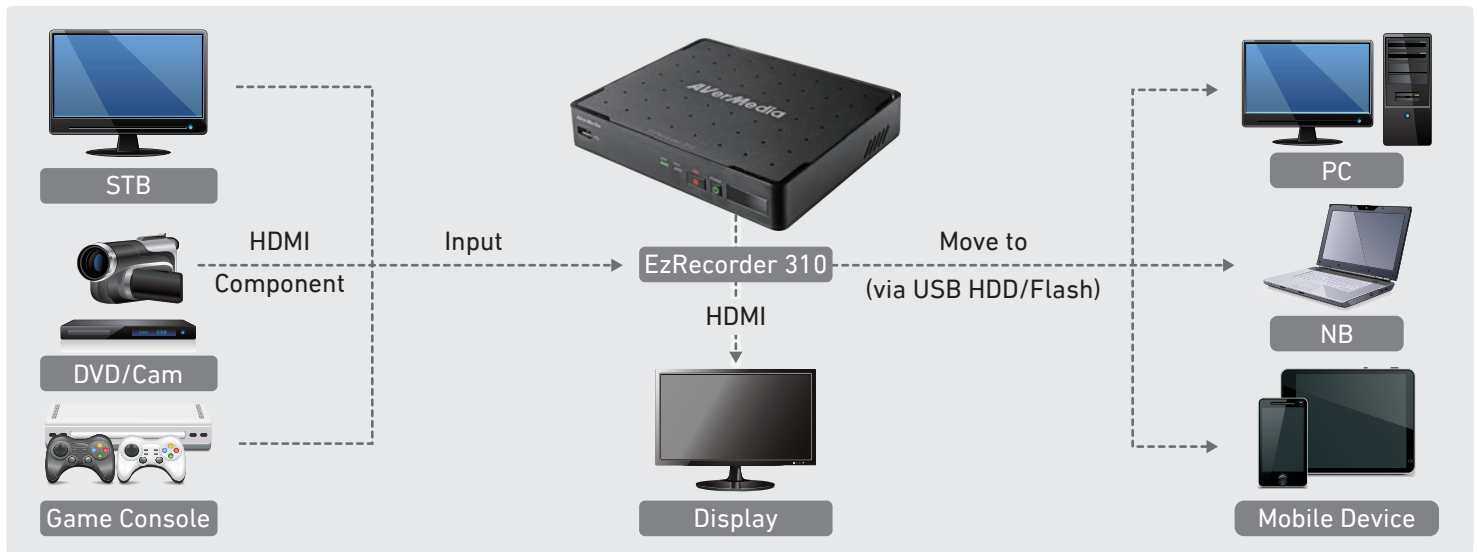

EzRecorder 310 ER310

Your ultimate DVR.

AVerMedia EzRecorder 310 captures your favorite HD programs. It's a standalone video recorder that works great with your set-top box. Simply connect any HDMI or component video source to your EzRecorder 310 and start recording HD footages in 1080p. With scheduled recording and auto power-on functions, capturing your beloved sporting events and movies has never been easier. The support for removable internal and external hard drives allow you to save countless videos and easily share them with friends on PCs or mobile devices.

 **RECORDING PROTECTED HD CONTENT WITH A SPLITTER IS PROHIBITED BY LAW.**

Features

- Record in 1080p
- Scheduled recording
- Intuitive on-screen management
- No file encryption—playable on all major platforms
- Standalone, no PC required
- 1-click record and snapshot
- Auto STB recording via IR Learning
- Expandable storage for unlimited content saving
- Energy efficient standby power (under 0.5 W)
- Video multi-trimming

Record in 1080p

Schedule recording

Intuitive on-screen management

Standalone
No PC required

No file encryption—
playable on all major
platforms

EzRecorder 310 ER310

Your ultimate DVR.

Connection Diagram

Front and Rear View

Specifications

Input:

- HDMI 1
- Component video and audio L/R₂

Output:

- HDMI pass-thru

Storage:

- USB 2.0 port: external storage
- SATA II slot: internal 2.5" SATA HDD 3